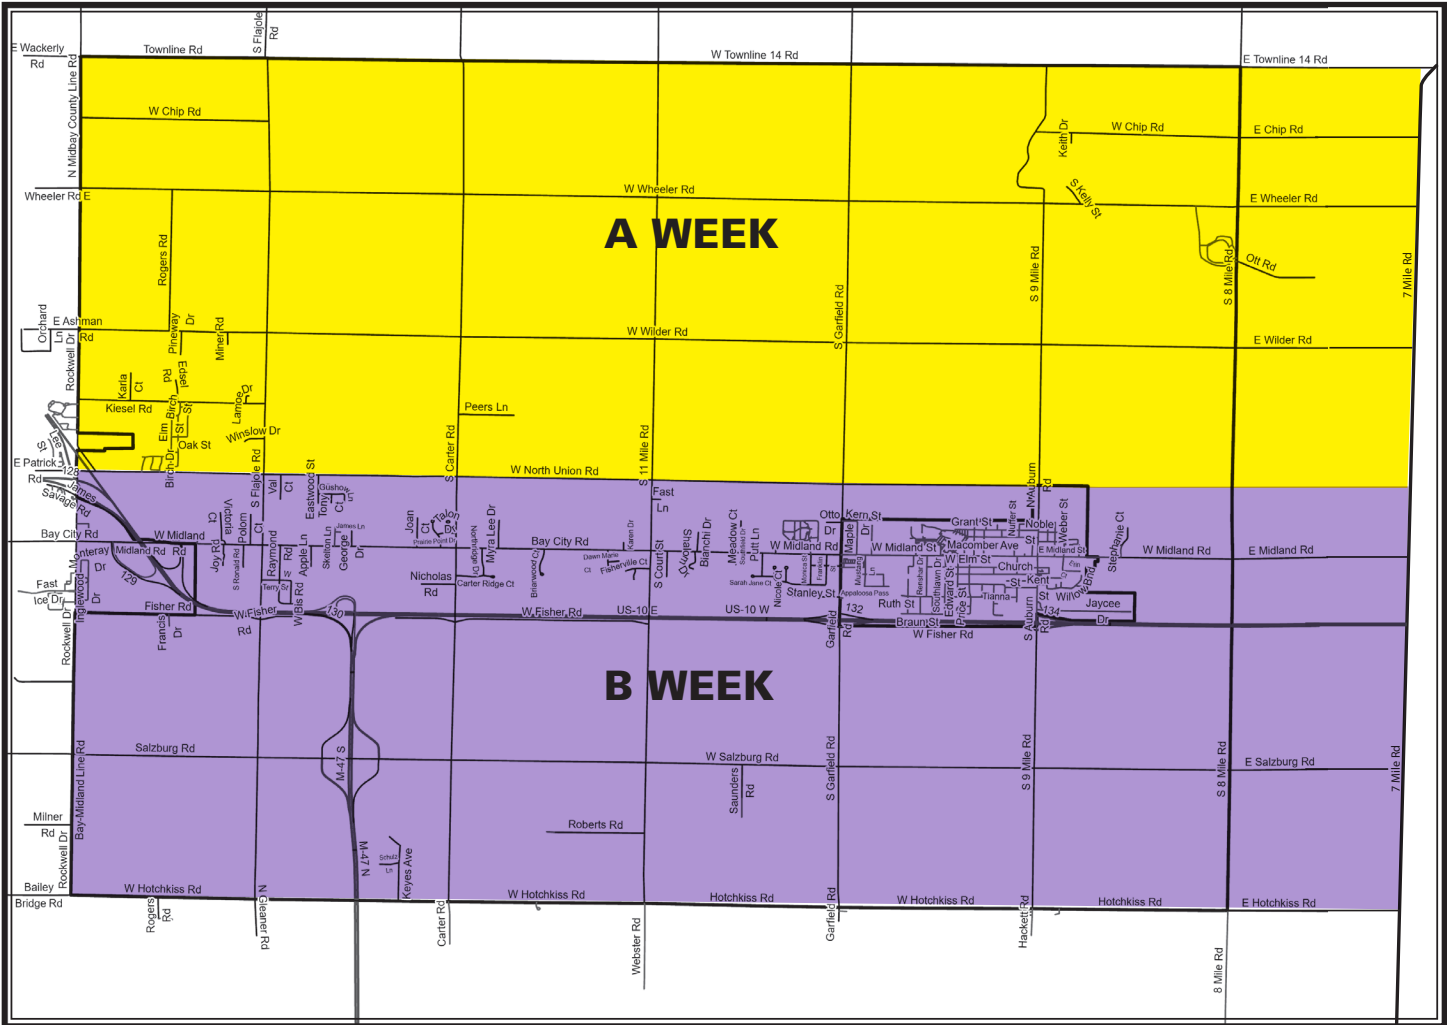

JULY							AUGUST							SEPTEMBER							OCTOBER							NOVEMBER							DECEMBER										
S	M	T	W	T	F	S	S	M	T	W	T	F	S	S	M	T	W	T	F	S	S	M	T	W	T	F	S	S	M	T	W	T	F	S	S	M	T	W	T	F	S				
				1	2	3	4	5						1	2		1	2	3	4	5	6						1	2	3	4							1		1	2	3	4	5	6
6	7	8	9	10	11	12	3	4	5	6	7	8	9	7	8	9	10	11	12	13	5	6	7	8	9	10	11	2	3	4	5	6	7	8	7	8	9	10	11	12	13				
13	14	15	16	17	18	19	10	11	12	13	14	15	16	14	15	16	17	18	19	20	12	13	14	15	16	17	18	9	10	11	12	13	14	15	14	15	16	17	18	19	20				
20	21	22	23	24	25	26	17	18	19	20	21	22	23	21	22	23	24	25	26	27	19	20	21	22	23	24	25	16	17	18	19	20	21	22	21	22	23	24	25	26	27				
27	28	29	30	31	24	25	26	27	28	29	30	28	29	30	26	27	28	29	30	31	23	24	25	26	27	28	29	28	29	30	31														
							31																				30																		

Williams Township

NORTH UNION ROAD IS THE RECYCLING PICKUP DIVIDING LINE.
If you are on the north side of North Union Road you are A Week
If you are on the south side of North Union Road you are B Week