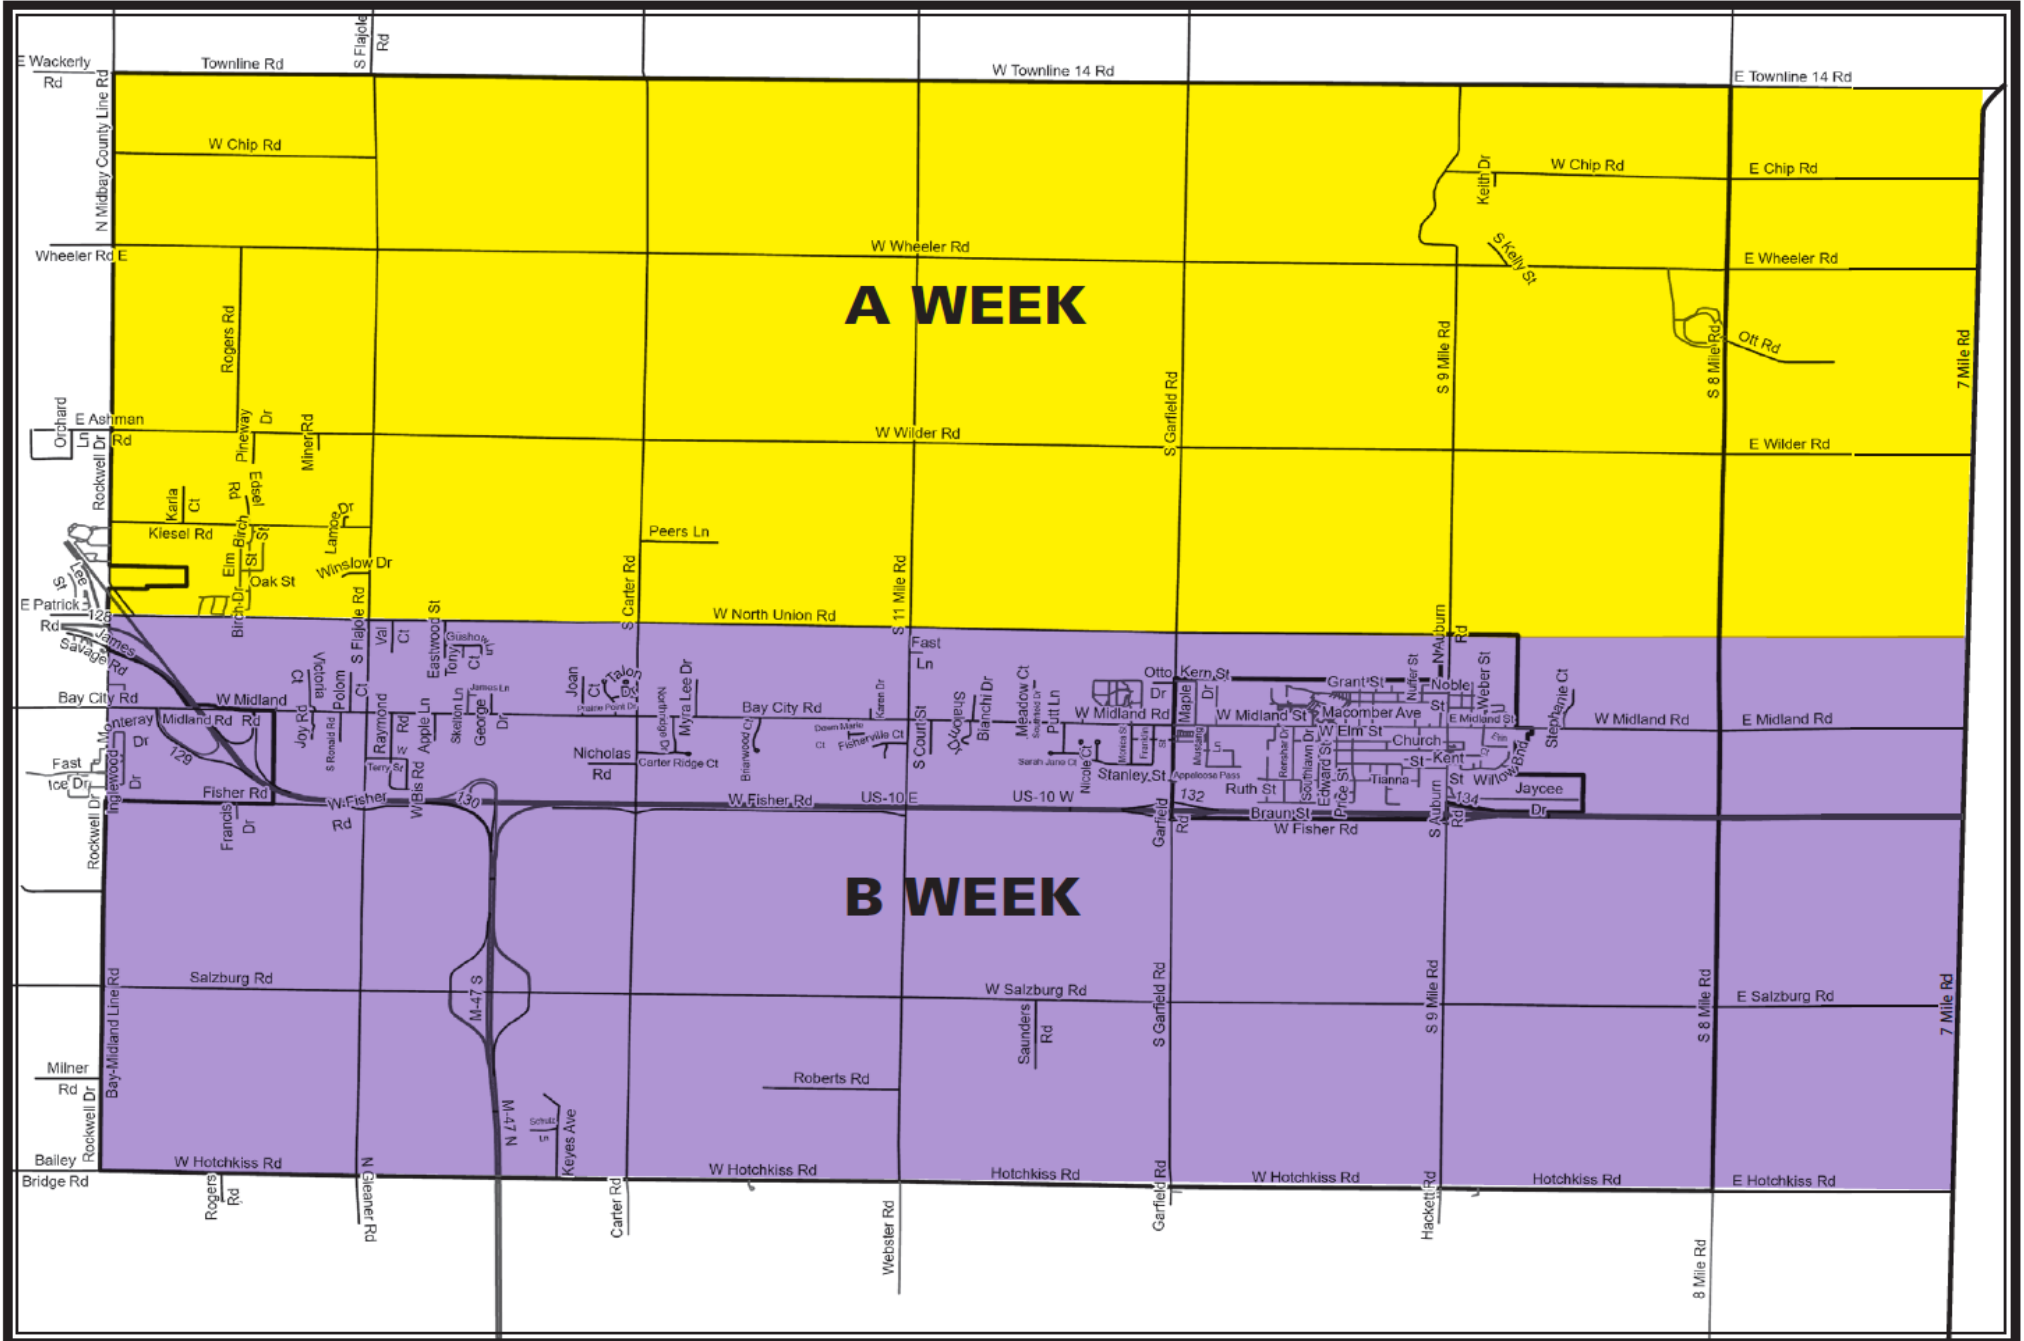

Williams Township

NORTH UNION ROAD IS THE RECYCLING PICKUP DIVIDING LINE.
If you are on the north side of North Union Road you are A Week
If you are on the south side of North Union Road you are B Week